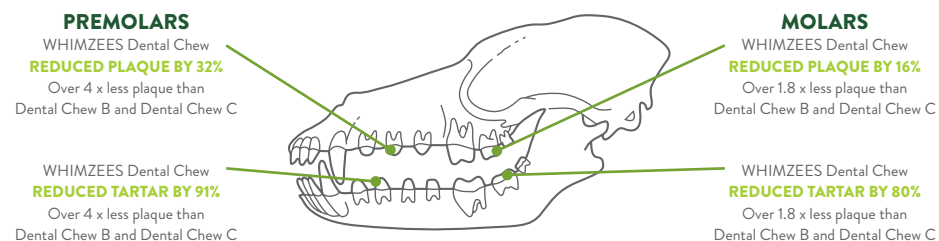

The Veterinary Oral Health Council (VOHC) is a professional worldwide organization, which recognizes products that meet their high standards of plaque and tartar reduction in dogs (and cats).

This seal of acceptance assures pet owners that when they feed their dog a WHIMZEES Toothbrush Dental Chew, they are providing their dog a superior, high-quality natural product that has been tested and proven to be effective in helping to maintain canine dental health.

LATEST RESEARCH ON THE EFFECTIVENESS OF DENTAL CHEWS

Two studies were carried out at an independent kennel[#] to compare the effectiveness of daily administration of three commercially available dental chews, WHIMZEES and two competitor brands (Dental Chews B & C), in reducing plaque and tartar on teeth, gum inflammation and breath odour in adult dogs.

This study found that at day 28, only WHIMZEES Dental Chews achieved a statistically significant reduction in all four dental health measures of plaque, tartar, gum inflammation and bad breath.

	PLAQUE	TARTAR	BREATH ODOUR	GUM INFLAMMATION
WHIMZEES DENTAL CHEW	19.1%*	78.4%^	37.5%^	64.7%*
DENTAL CHEW B	3.0%	38.2%*	13.1%	10.2%
DENTAL CHEW C	0.6%	48.9%*	16.6%	42.6%*

MORE EFFECTIVE AT REACHING HARD TO REACH PLACES

WHIMZEES was found also to be more effective in reducing both plaque and tartar on hard-to-reach back teeth.

[#] Research carried out at Independent Kennel in 2018;
* t Test statistically significant (P<0.01) compared to control;
^ Kruskal-Wallis statistically significant (P<0.01) compared to control.